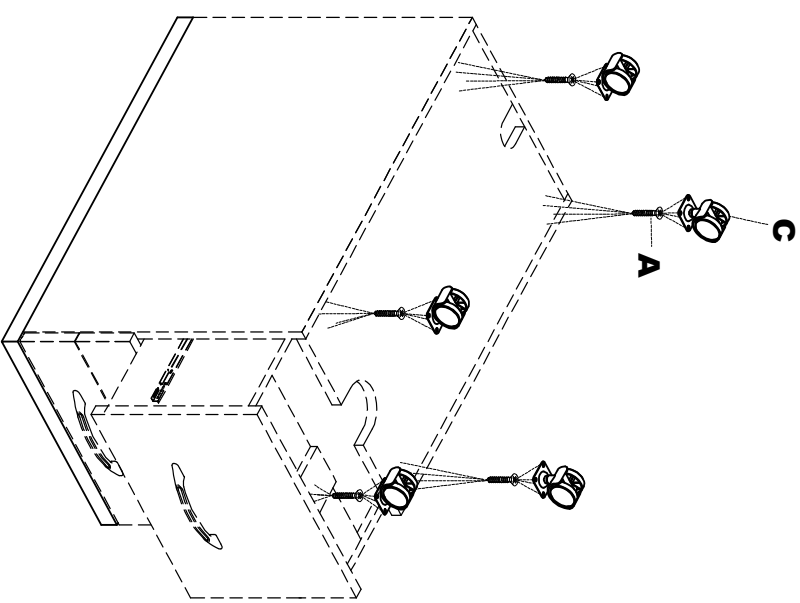

* Available in Cherry (LCR) or Mocha (LDC) finish only.

**Denotes Color Code

1

1

Attach Pedestal Top (B) to the APBF20 Pedestal (not included) using Screws provided with the pedestal.

2

2

Attach Casters (C) to bottom of pedestal using Screws (A).