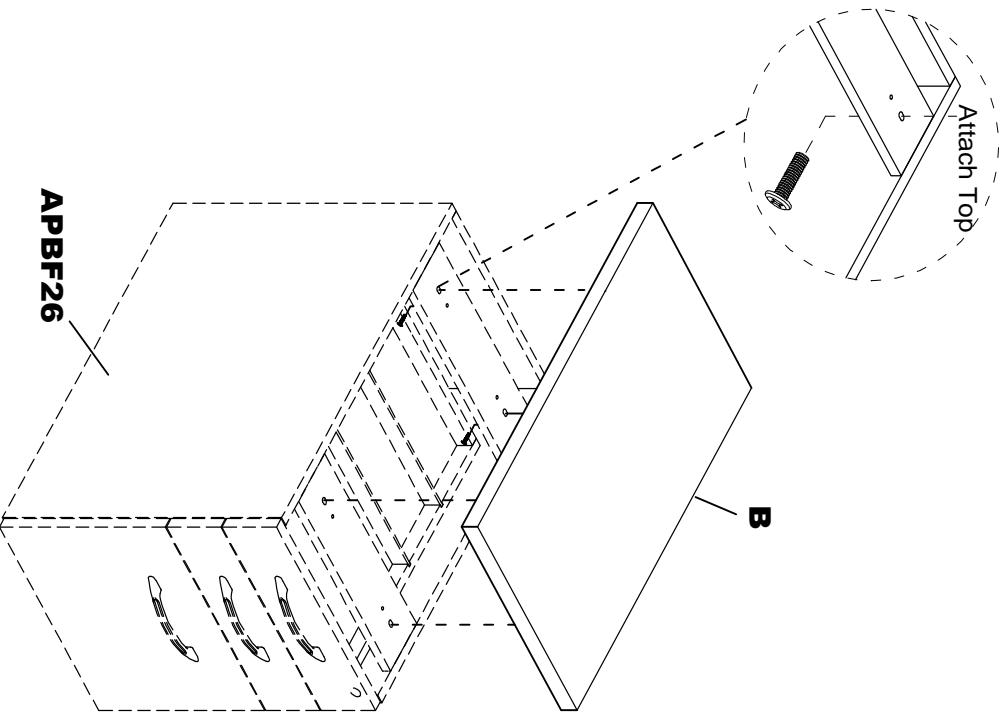

Aberdeen Series™
Credenza Mobile Pedestal Kit
Model No. AMK20

ASSEMBLY INSTRUCTIONS
CALL 1-800-822-8037 FOR ASSISTANCE

P/N **AMK20** REV 06 02/21/08

PARTS LIST

Name	Part	Qty.	Spare Qty.	Name	Part	Qty.	Spare Qty.
A	 REALS005 Ø4 x 16mm	20	1	C	 REALS027 Caster	5	
B*	 AMK20C** Top	1					

* Available in Cherry (LCR) or Mocha (LDC) finish only.

**Denotes Color Code

1

1

Attach Pedestal Top (B) to the APBF20 Pedestal (not included) using Screws provided with the pedestal.

2

2

Attach Casters (C) to bottom of pedestal using Screws (A).