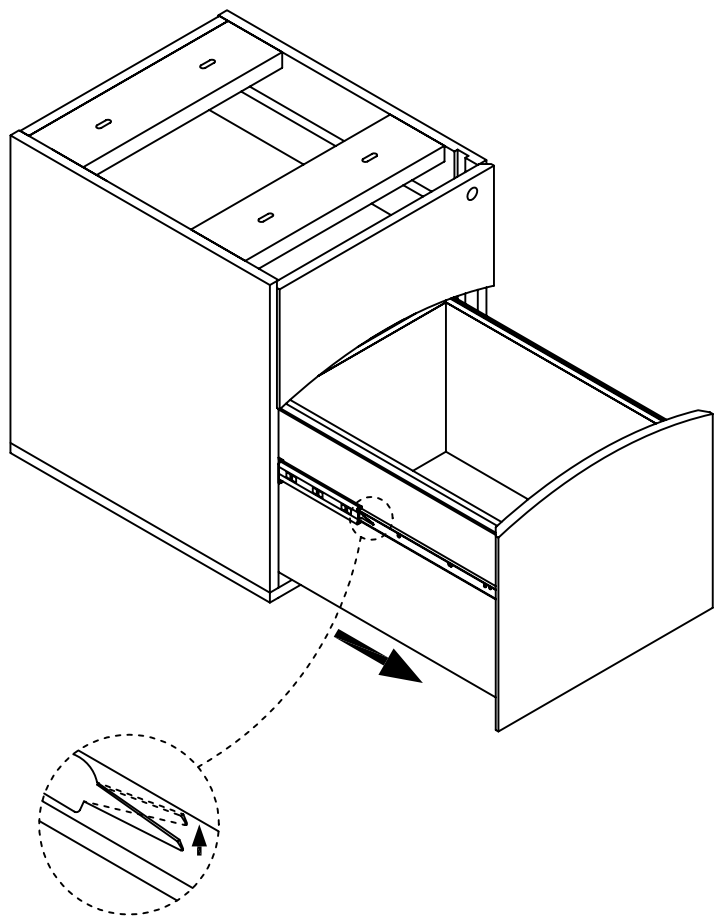

Brighton Series™
Suspended Pedestal
Model No. BTBF20

ASSEMBLY INSTRUCTIONS
CALL 1-800-822-8037 FOR ASSISTANCE

PARTS LIST

Name	Part	Qty.	Spare Qty	Name	Part	Qty.	Spare Qty
A	 REALS124 M6 x 30mm	4	1	D	 REALBY032 Washer	4	1
B	 REALS202 L Bracket	1			 Keys		
C	 REALBY009 Ø3.5 X 14mm Black	6	1		 BTBFHB		

Items with HB are in hardware box.

- 1** Remove drawers from pedestal by depressing the plastic tabs and pulling the drawer out of cabinet.

2

- 2** Turn Pedestal over and center Angle (B) on the "UNDERSIDE" of pedestal along the edge that will come in contact with the desk leg. Attach Angle (B) using Screws (C).

3

3 Attach Pedestal with Screws (A) and Washers (D) using inserts in the underside of the Top. Secure Angle (B) to the desk leg using Screws (C).

4

4 Re-install the drawers into the pedestal by lining up the grooves of the inner slide with the grooves of the outer slides and sliding in.

5

5 Use Drawer sides for letter size filing and legal size filing only.

Letter Sized Filing

Legal Sized Filing

6

Pre-Installed Replacement Parts List

Part	Included Qty.	Part	Included Qty.
 REALS056 14" Slide Pair, File Drawer	1	 REALS054 16" Slide Pair, File Drawer	1
 BTBDFD** Drawer Fronts, Set of 2	1	 REALBY009 M3.5 x 14 Black	50