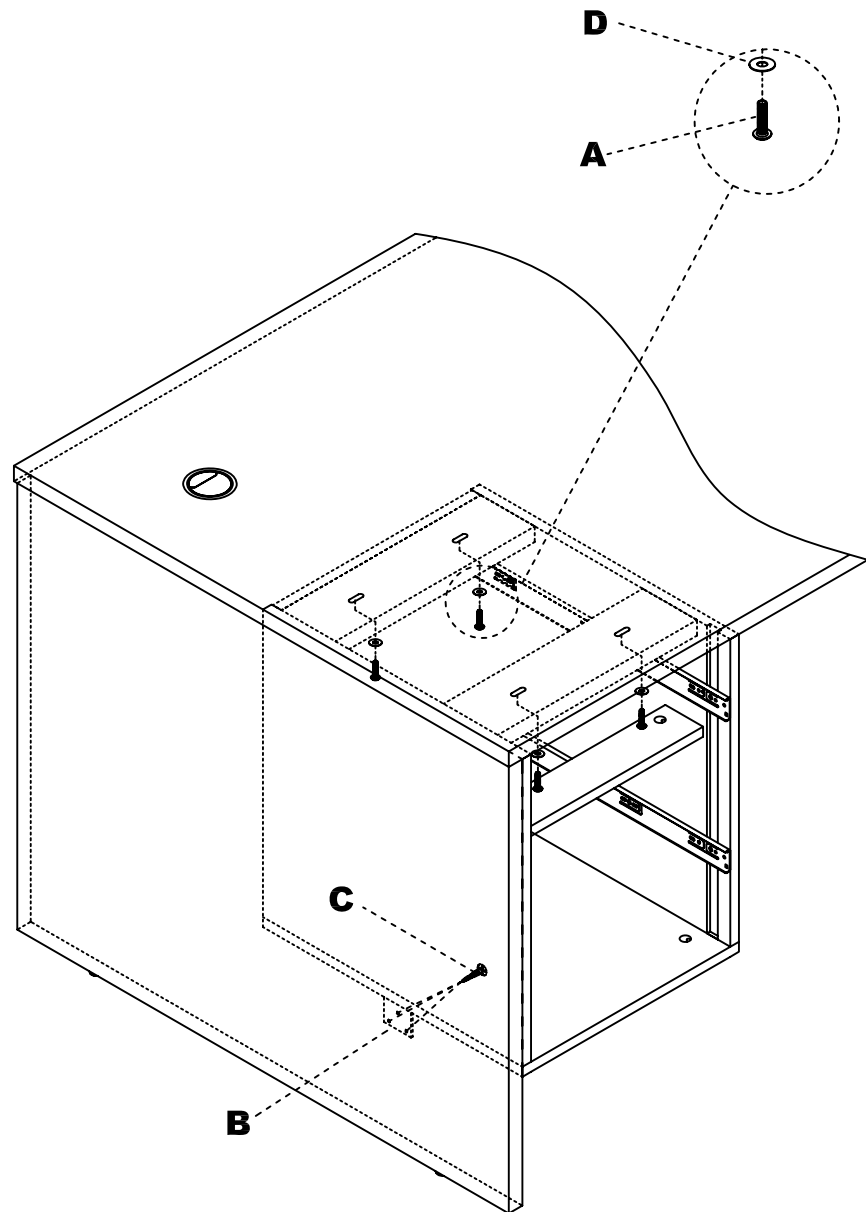

Brighton Series™
Suspended Pedestal
Model No. BTBF20

ASSEMBLY INSTRUCTIONS
CALL 1-800-822-8037 FOR ASSISTANCE

PARTS LIST

Name	Part	Qty.	Spare Qty	Name	Part	Qty.	Spare Qty
A	 REALS124 M6 x 30mm	4	1	D	 REALBY032 Washer	4	1
B	 REALS202 L Bracket	1			 Keys		
C	 REALBY009 Ø3.5 X 14mm Black	6	1		 BTBFHB		

Items with HB are in hardware box.

- 1** Remove drawers from pedestal by depressing the plastic tabs and pulling the drawer out of cabinet.

2

- 2** Turn Pedestal over and center Angle (B) on the "UNDERSIDE" of pedestal along the edge that will come in contact with the desk leg. Attach Angle (B) using Screws (C).

3

3 Attach Pedestal with Screws (A) and Washers (D) using inserts in the underside of the Top. Secure Angle (B) to the desk leg using Screws (C).

4

4 Re-install the drawers into the pedestal by lining up the grooves of the inner slide with the grooves of the outer slides and sliding in.