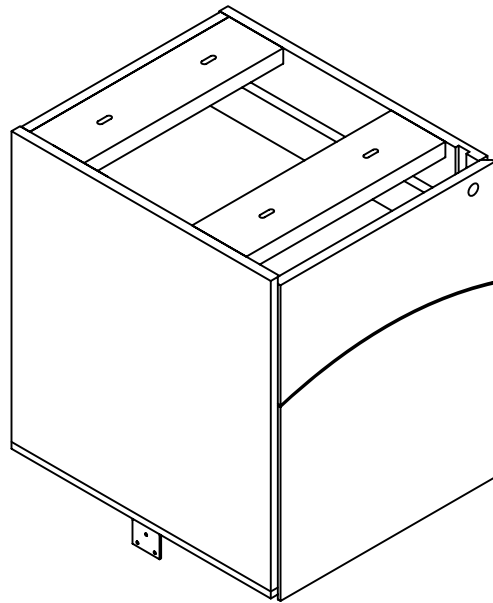

Brighton Series™
Suspended Pedestal
Model No. BTBF20

ASSEMBLY INSTRUCTIONS
CALL 1-800-822-8037 FOR ASSISTANCE

PARTS LIST

Name	Part	Qty.	Spare Qty	Name	Part	Qty.	Spare Qty
A	 REALS124 M6 x 30mm	4	1	D	 REALBY032 Washer	4	1
B	 REALS202 L Bracket	1			 Keys		
C	 REALBY009 Ø3.5 X 14mm Black	6	1		 BTBFHB		

Items with HB are in hardware box.

- 1** Remove drawers from pedestal by depressing the plastic tabs and pulling the drawer out of cabinet.

2

- 2** Turn Pedestal over and center Angle (B) on the "UNDERSIDE" of pedestal along the edge that will come in contact with the desk leg. Attach Angle (B) using Screws (C).