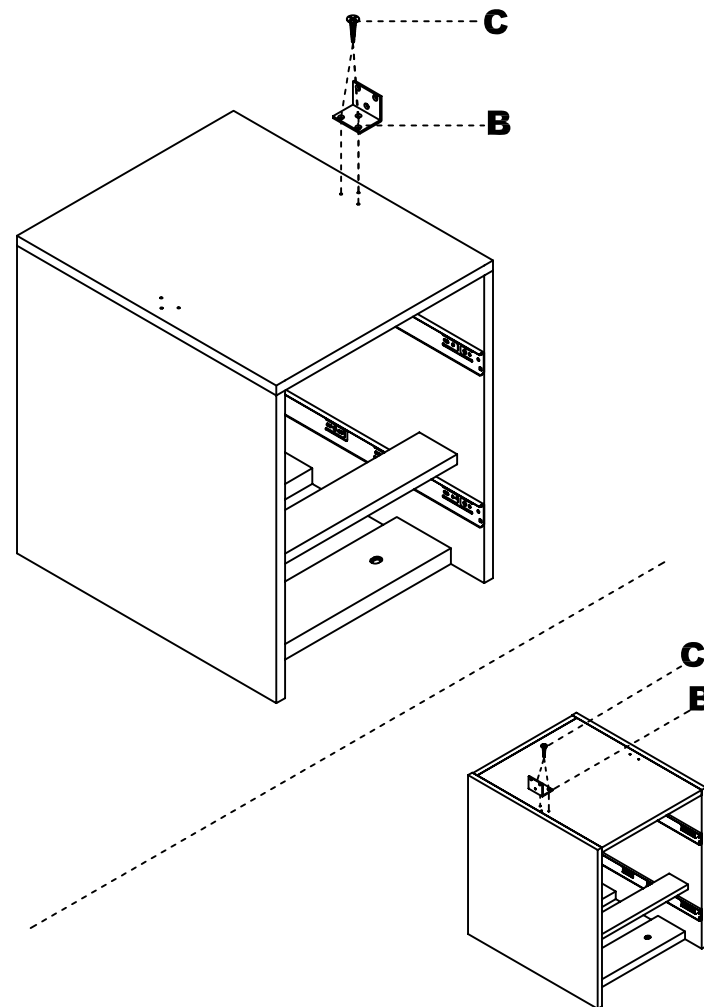

Brighton Series™
Suspended Pedestal
Model No. BTBF20

ASSEMBLY INSTRUCTIONS
CALL 1-800-822-8037 FOR ASSISTANCE

PARTS LIST

Name	Part	Qty.	Spare Qty	Name	Part	Qty.	Spare Qty
A	 REALS124 M6 x 30mm	4	1	D	 REALBY032 Washer	4	1
B	 REALS202 L Bracket	1			 Keys		
C	 REALBY009 Ø3.5 X 14mm Black	6	1		 BTBFHB		

Items with HB are in hardware box.

- 1** Remove drawers from pedestal by depressing the plastic tabs and pulling the drawer out of cabinet.

2

- 2** Turn Pedestal over and center Angle (B) on the "UNDERSIDE" of pedestal along the edge that will come in contact with the desk leg. Attach Angle (B) using Screws (C).

3

3 Attach Pedestal with Screws (A) and Washers (D) using inserts in the underside of the Top. Secure Angle (B) to the desk leg using Screws (C).

4

4 Re-install the drawers into the pedestal by lining up the grooves of the inner slide with the grooves of the outer slides and sliding in.

5

5 Use Drawer sides for letter size filing and legal size filing only.

Letter Sized Filing

Legal Sized Filing

6

Pre-Installed Replacement Parts List

Part	Included Qty.	Part	Included Qty.
 REALS056 14" Slide Pair, File Drawer	1	 REALS054 16" Slide Pair, File Drawer	1
 BTBDFD** Drawer Fronts, Set of 2	1	 REALBY009 M3.5 x 14 Black	50