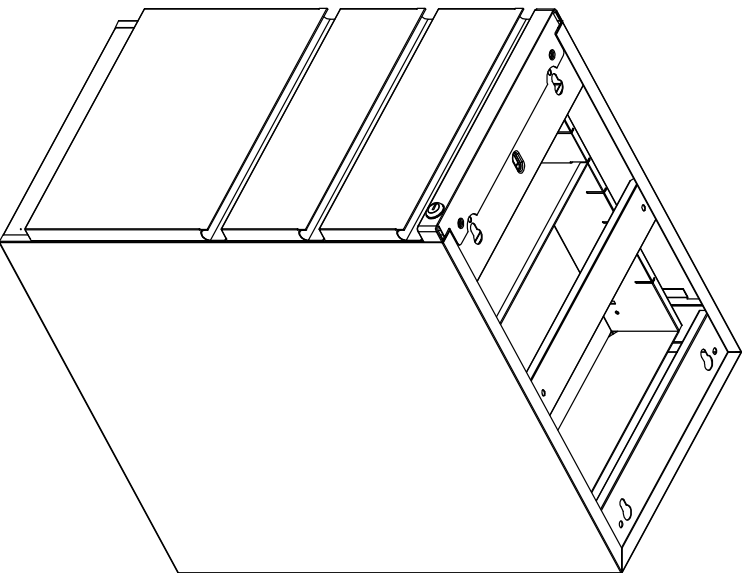

CSII 24" BOX/BOX/FILE PEDESTAL

Model No. C8824B

ASSEMBLY INSTRUCTIONS

CALL 1-800-822-8037 FOR ASSISTANCE

Hardware Bag

Part	Included Qty.	Part	Included Qty.
 Keys	1	 700288 Pencil Tray	1
 C88GBK Leveler	4	 700287 File Hanging Bar w/ Clips	1
 700286 Box Drawer Divider	1		

Pre-Installed Replacement Parts List

Part	Included Qty.	Part	Included Qty.
	3	 C88FDH** Drawer Front, File	1
 C88BDH** Drawer Front, Box	2	 C88LCKH Lock Assembly	1

**Denotes Color Code

P/N **C8824B** 10/09