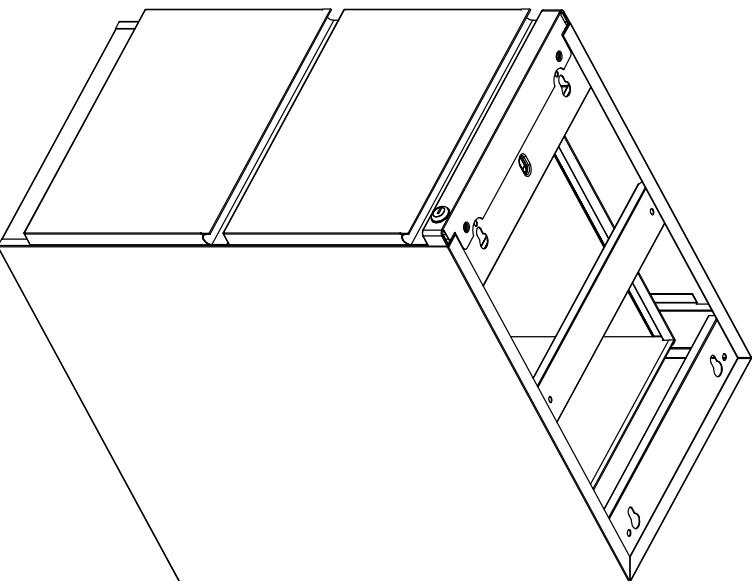

# CS11 24" FILE/FILE PEDESTAL

Model No. C8824F