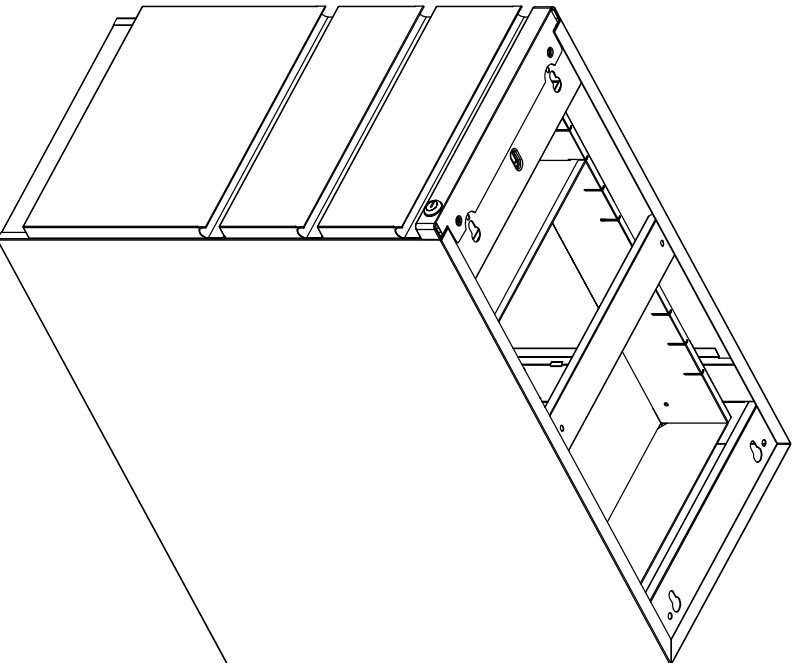

CS11 30" BOX/BOX/FILE PEDESTAL

Model No. C8830B

ASSEMBLY INSTRUCTIONS

CALL 1-800-822-8037 FOR ASSISTANCE

Hardware Bag

Part	Included Qty.	Part	Included Qty.
 Keys	1	 700288 Pencil Tray	1
 C88GBK Leveler	4	 700287 File Hanging Bar w/ Clips	1
 700286 Box Drawer Divider	1		

Pre-Installed Replacement Parts List

Part	Included Qty.	Part	Included Qty.
Slide 30" (Pair) C8830SH	3	 C88FDH** Drawer Front, File	1
 C88BDH** Drawer Front, Box	2	 C88LCKH Lock Assembly	1

**Denotes Color Code