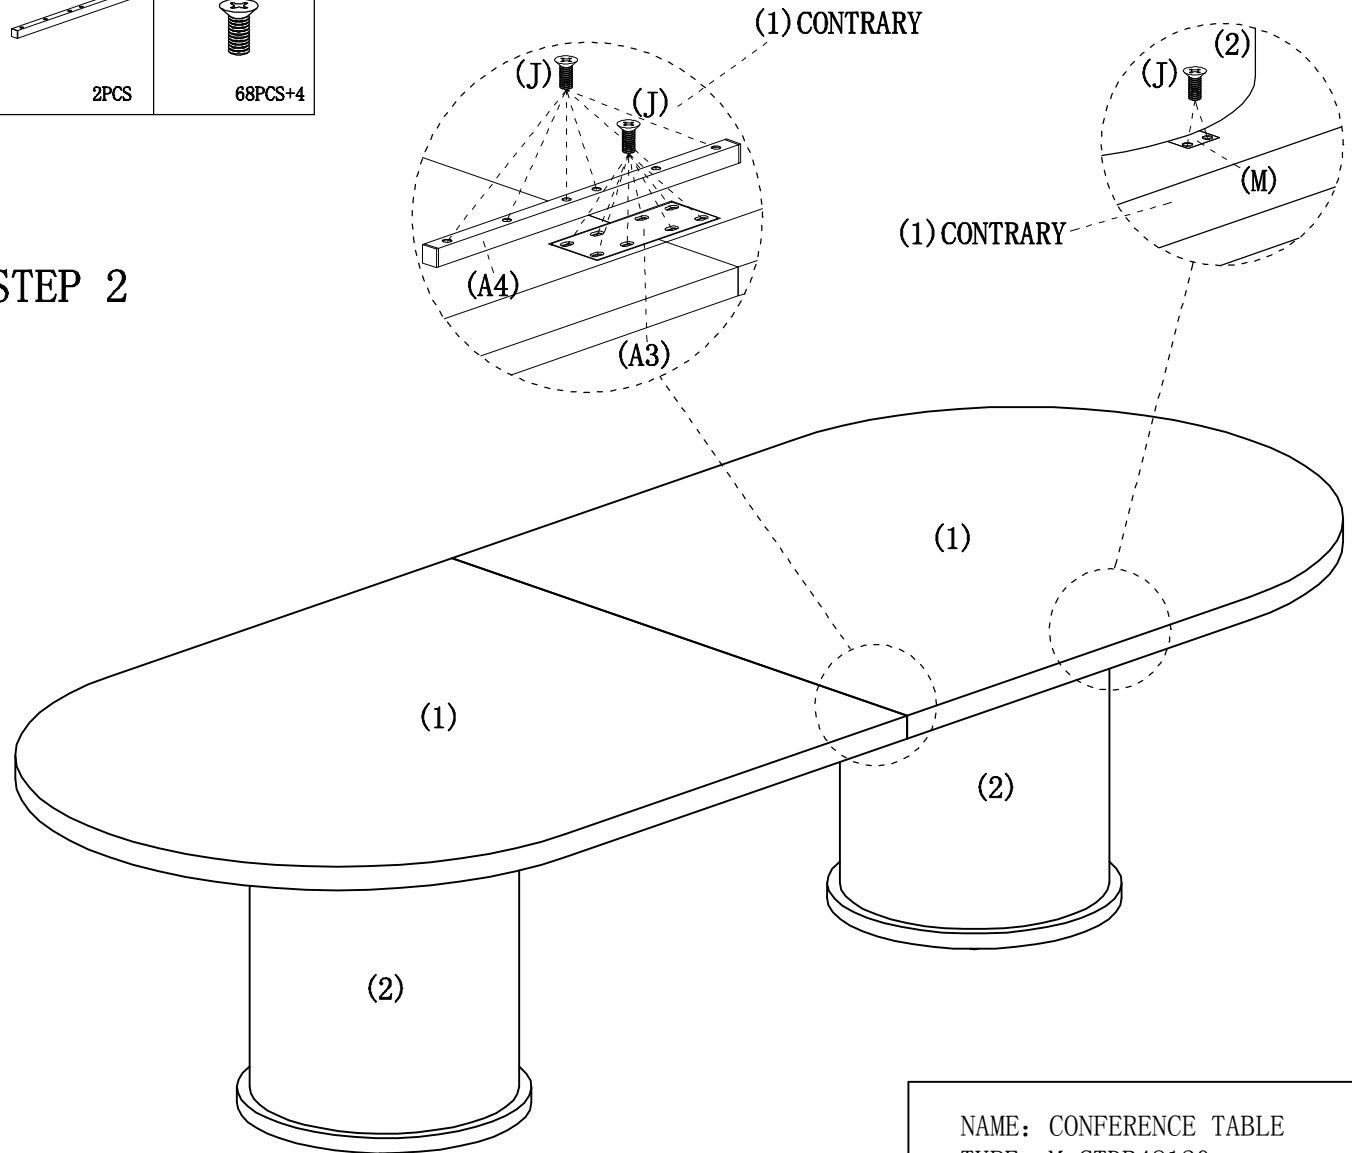

(1)	(2)	(M)	(A3)	(A4)	(J) M6*15
2PCS	2PCS	8PCS	3PCS	2PCS	68PCS+4

STEP 1

STEP 2

NAME: CONFERENCE TABLE
 TYPE: M-CTDB48120
 SPECIFICATION: 120"W*48"D*29"H