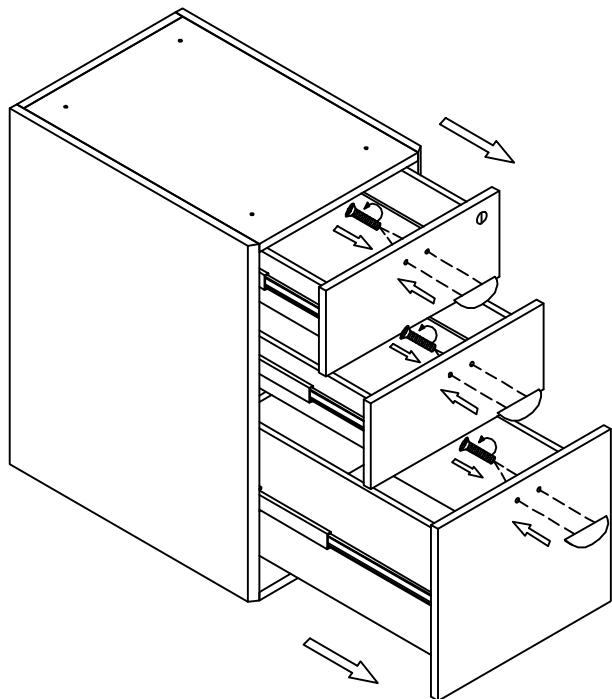

STEP 1

STEP 2

STEP 3

STEP 4

NAME: HANGING CABINET
TYPE: M-PBBF22-MC
SPECIFICATION: 15.2"W*22"D*27.55"H