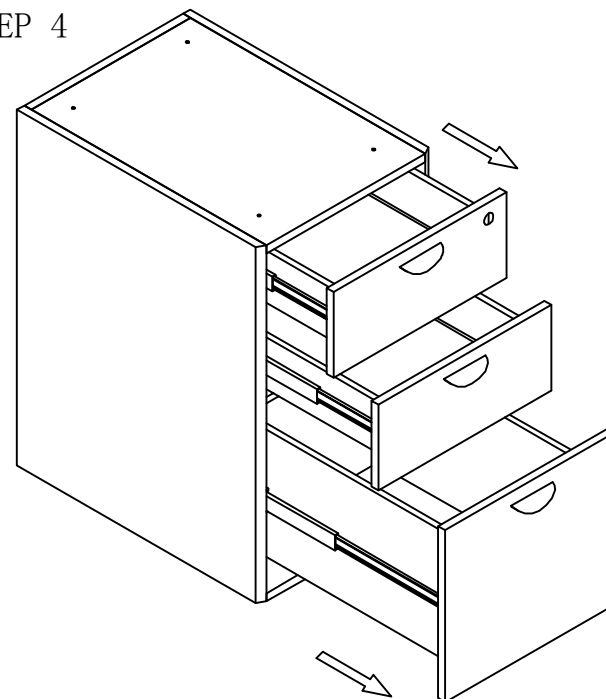

STEP 1

STEP 2

STEP 3

STEP 4

NAME: HANGING CABINET
TYPE: M-PBBF22-MC
SPECIFICATION: 15.2"W*22"D*27.55"H