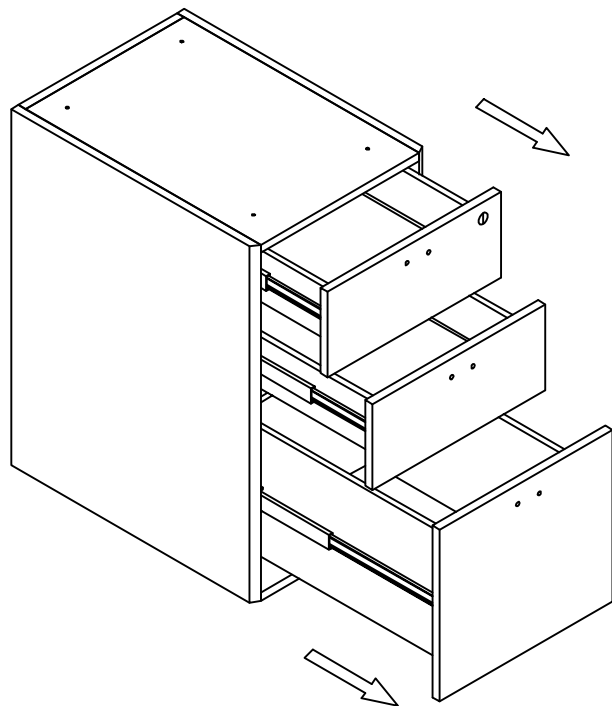

STEP 1

STEP 2

STEP 3

STEP 4

NAME: HANGING CABINET
TYPE: M-PBBF22-MC
SPECIFICATION: 15.2"W*22"D*27.55"H