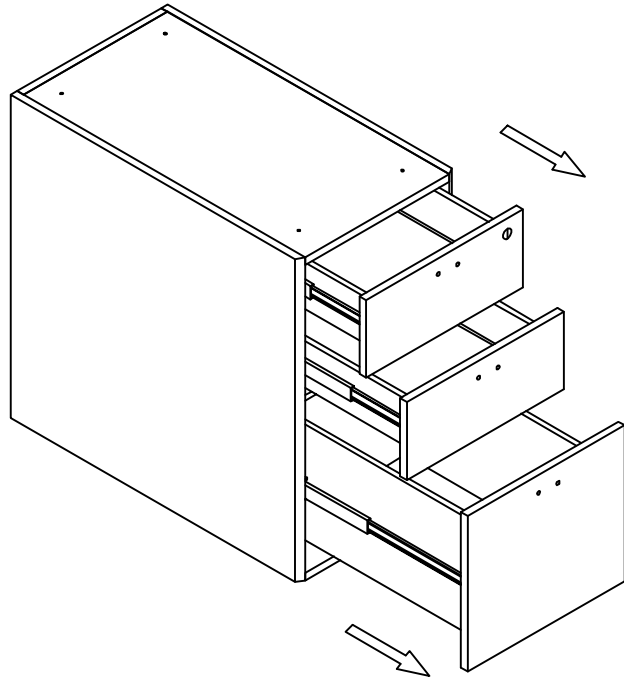

STEP 1

STEP 2

STEP 3

STEP 4

NAME: HANGING CABINET  
TYPE: M-PBBF28-MC  
SPECIFICATION: 15.2"W\*28"D\*27.55"H