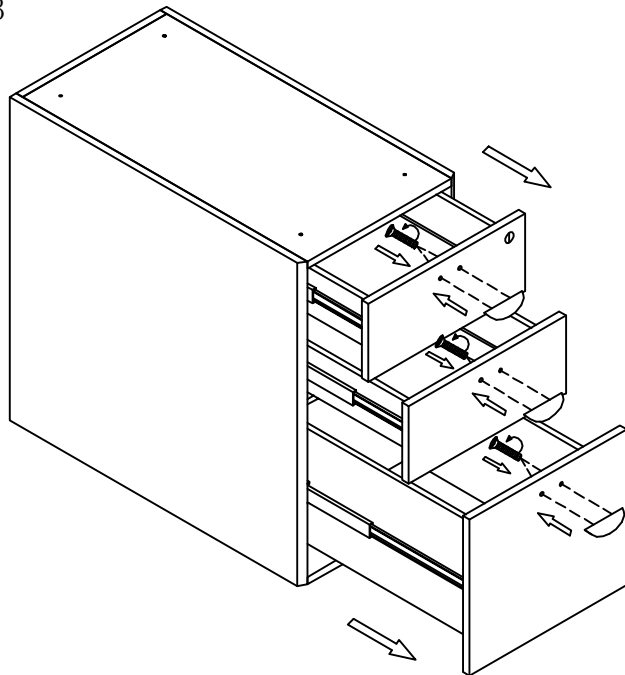

STEP 1

STEP 2

STEP 3

STEP 4

NAME: HANGING CABINET  
TYPE: M-PBBF28-MC  
SPECIFICATION: 15.2"W\*28"D\*27.55"H