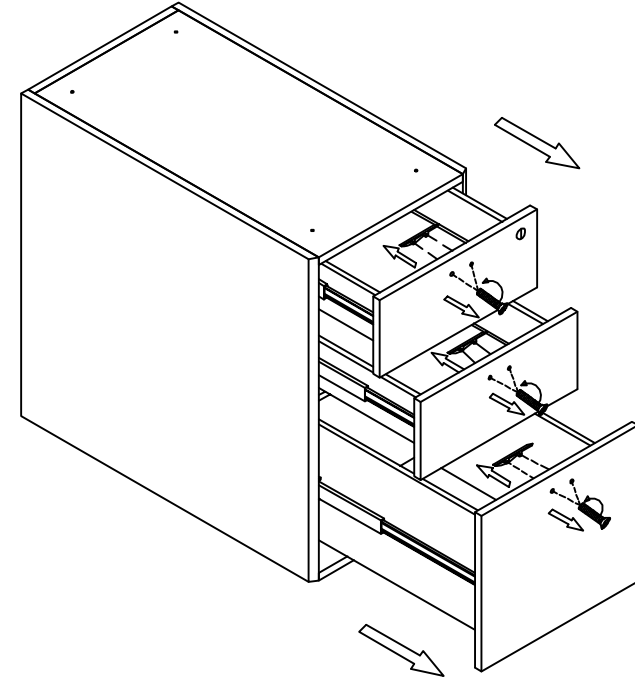

STEP 1

STEP 2

STEP 3

STEP 4

NAME: HANGING CABINET  
TYPE: M-PBBF28-MC  
SPECIFICATION: 15.2"W\*28"D\*27.55"H