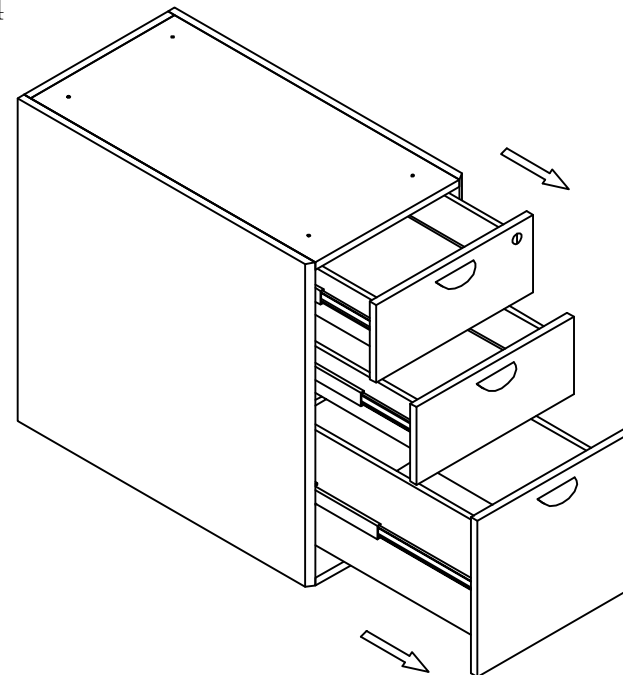

STEP 1

STEP 2

STEP 3

STEP 4

NAME: HANGING CABINET  
TYPE: M-PBBF28-MC  
SPECIFICATION: 15.2"W\*28"D\*27.55"H