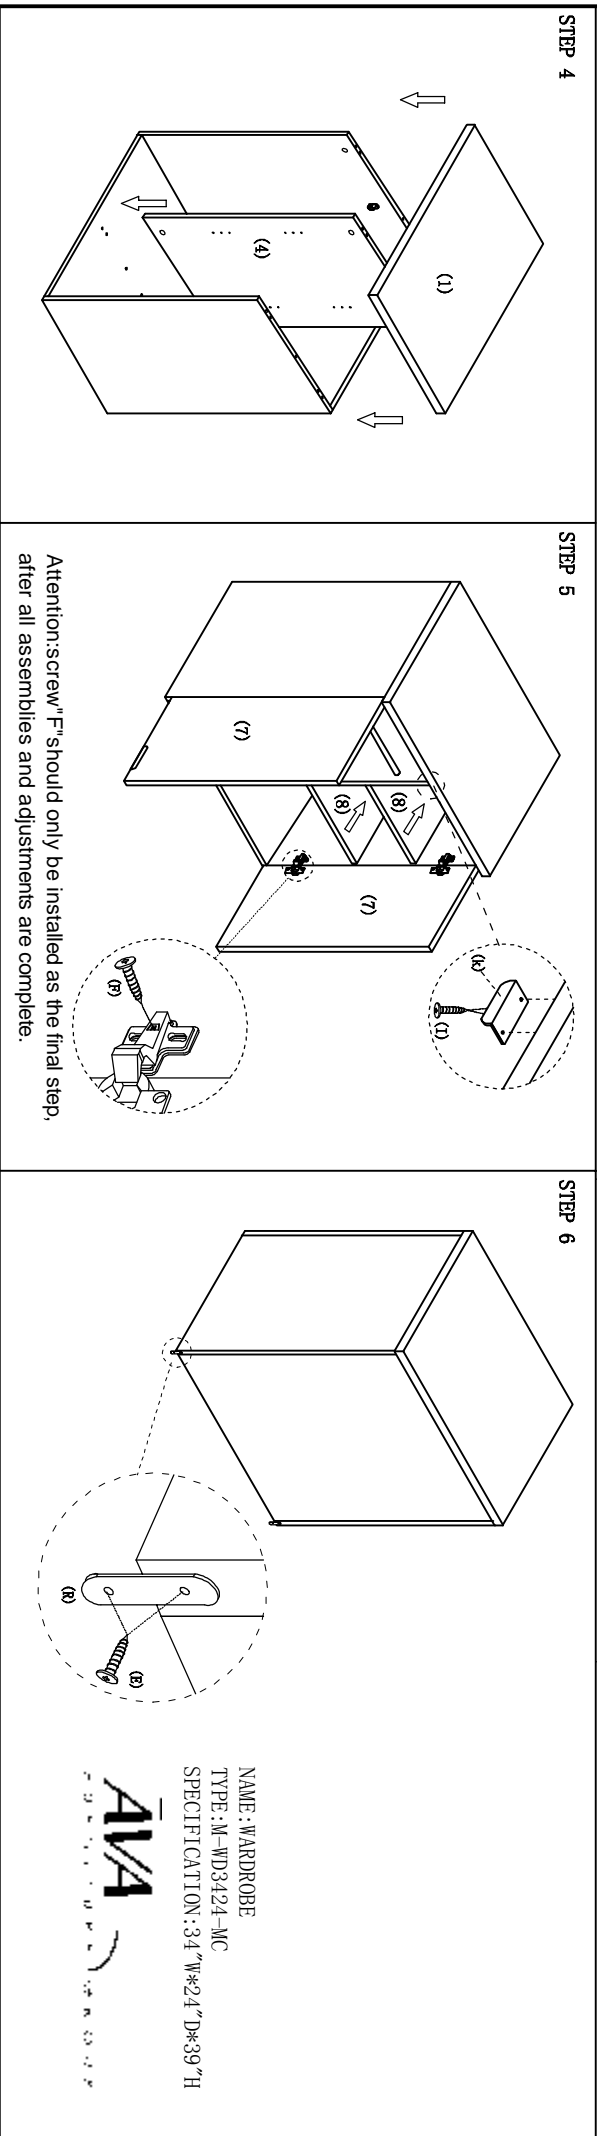

(1)	(2)	(3)	(4)	(5)	(6)	(7)	(8)	(A)	(B)	(C)	(K)	(R)	(E)
1PCS	1PCS	1PCS	1PCS	1PCS	1PCS	1PCS	2PCS	22PCS+1	20PCS+1	20PCS+1	1PCS	2PCS	4PCS+1

STEP 1	(F)	(U)	(I)	(U)	(D)	(S)	(T)
4PCS+1	4PCS+1	2PCS+1	8PCS+1	22PCS+1	2PCS	1PCS	

Attention: screw "F" should only be installed as the final step, after all assemblies and adjustments are complete.

NAME: WARDROBE
 TYPE: M-WD3424-MC
 SPECIFICATION: 34"W*24"D*39"H