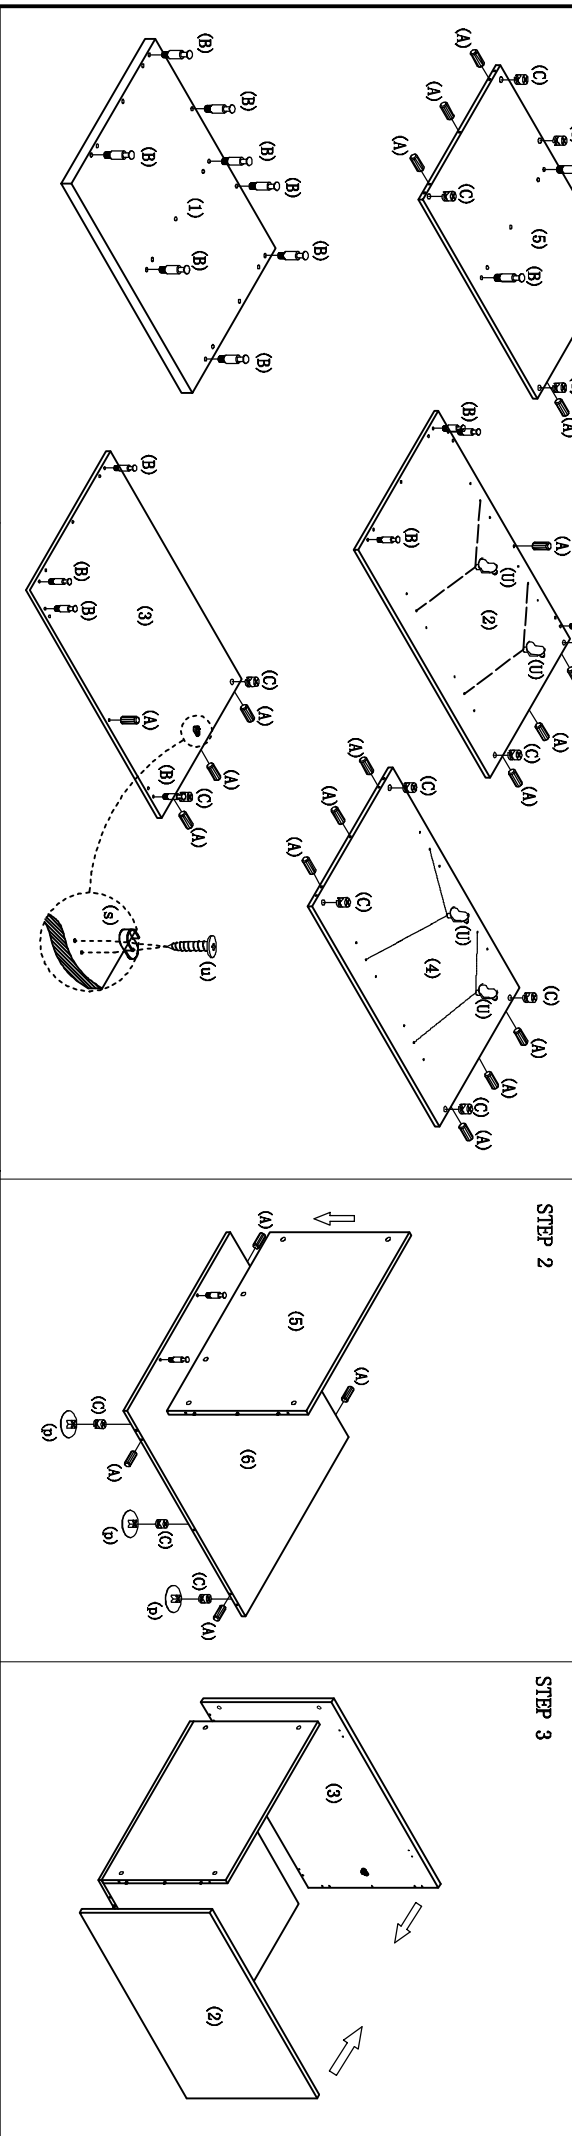

(1)	(2)	(3)	(4)	(5)	(6)	(7)	(8)	(A)	(B)	(C)	(K)	(R)	(E)
1PCS	1PCS	1PCS	1PCS	1PCS	1PCS	1PCS	2PCS	22PCS+1	20PCS+1	20PCS+1	1PCS	2PCS	4PCS+1

STEP 1	(F)	(U)	(I)	(U)	(D)	(S)	(T)
4PCS+1	4PCS+1	2PCS+1	8PCS+1	22PCS+1	2PCS	1PCS	

Attention: screw "F" should only be installed as the final step, after all assemblies and adjustments are complete.

NAME: WARDROBE
 TYPE: M-WD3424-MC
 SPECIFICATION: 34"W*24"D*39"H