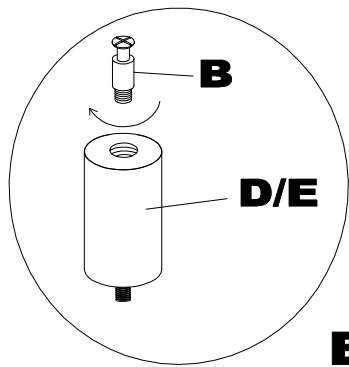

# PARTS LIST

Name	Part	Qty.	Spare Qty	Name	Part	Qty.	Spare Qty
<b>A*</b>	 <p><b>REALS001</b> Cam Fastener</p>	<b>20</b>		<b>E</b>	 <p><b>REALS040</b> Stand-Off, 20mm</p>	<b>8</b>	
<b>B*</b>	 <p><b>REALS003</b> Cam Post</p>	<b>20</b>		<b>F*</b>	 <p><b>REALS043</b> M6x15mm</p>	<b>24</b>	
<b>C*</b>	 <p><b>REALS006**</b> Cam Plug</p>	<b>4</b>		<b>G*</b>	 <p><b>REALS036</b> Mounting Plate</p>	<b>3</b>	
<b>D</b>	 <p><b>REALS039</b> Stand-Off, 32mm</p>	<b>4</b>			 <p><b>NCB120HB</b></p>		

# PARTS LIST

Name	Part	Qty.
<b>H*</b>	 <b>NCB120**</b> <b>Base</b>	<b>2</b>

---

## Pre-Assembled Replacement Part List

Replacement #	Part	Qty.
<b>REALS067*</b>	 Leveler	<b>4</b>

\*For Individual Items, Order By Part Number.

\*\*Denotes Color Code

**1**

**2**

**NCT120**

**3**