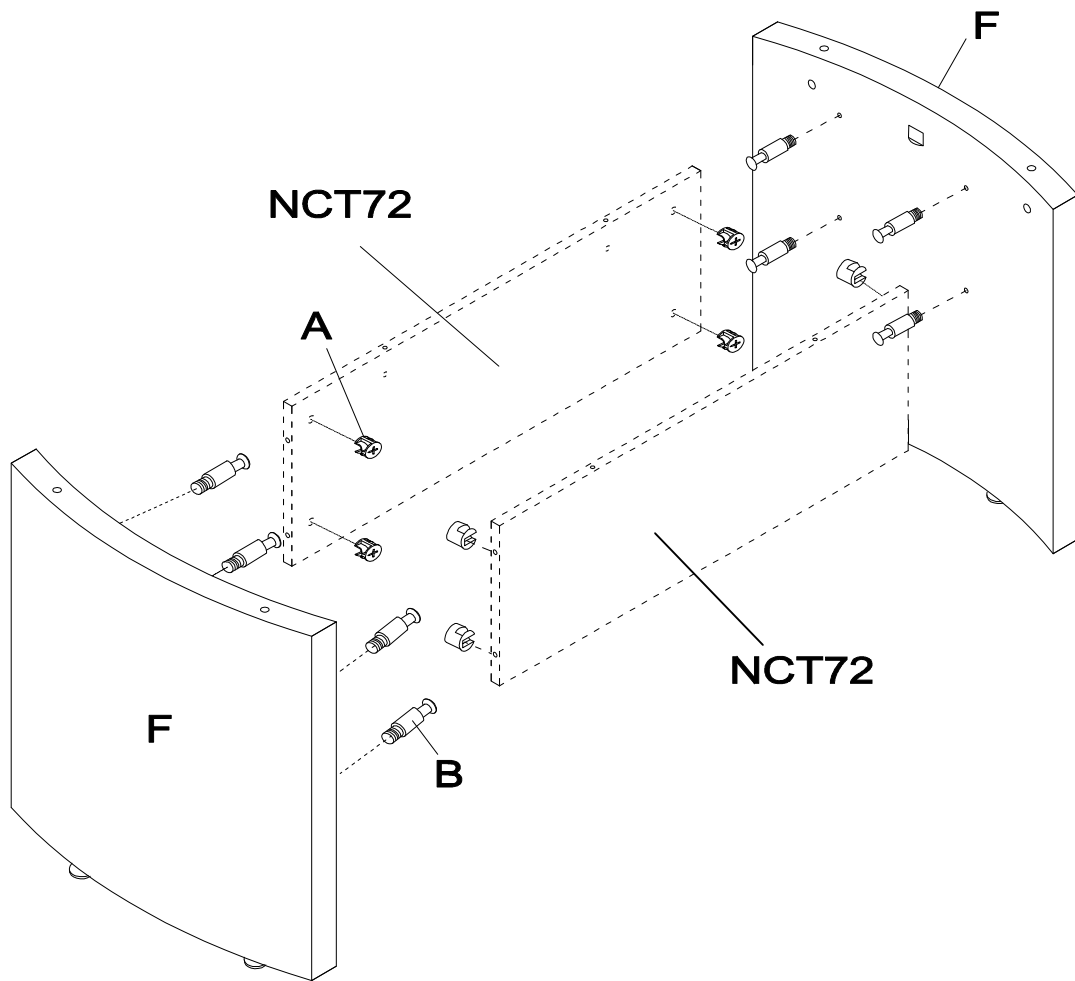

Name	Part	Qty.	Spare Qty
D	 <p>REALS039 Stand-Off, 32mm</p>	4	
E	 <p>REALS040 Stand-Off, 20mm</p>	4	
	 <p>NCB120HB</p>		

Items with HB are in hardware box.
 *For Individual Items, Order By Part Number.
 **Denotes Color Code

PARTS LIST

Name	Part	Qty.
F*	 NCB72** Base	2

Pre-Assembled Replacement Part List

Replacement #	Part	Qty.
REALS067*	 Leveler	4

*For Individual Items, Order By Part Number.

**Denotes Color Code

1

2