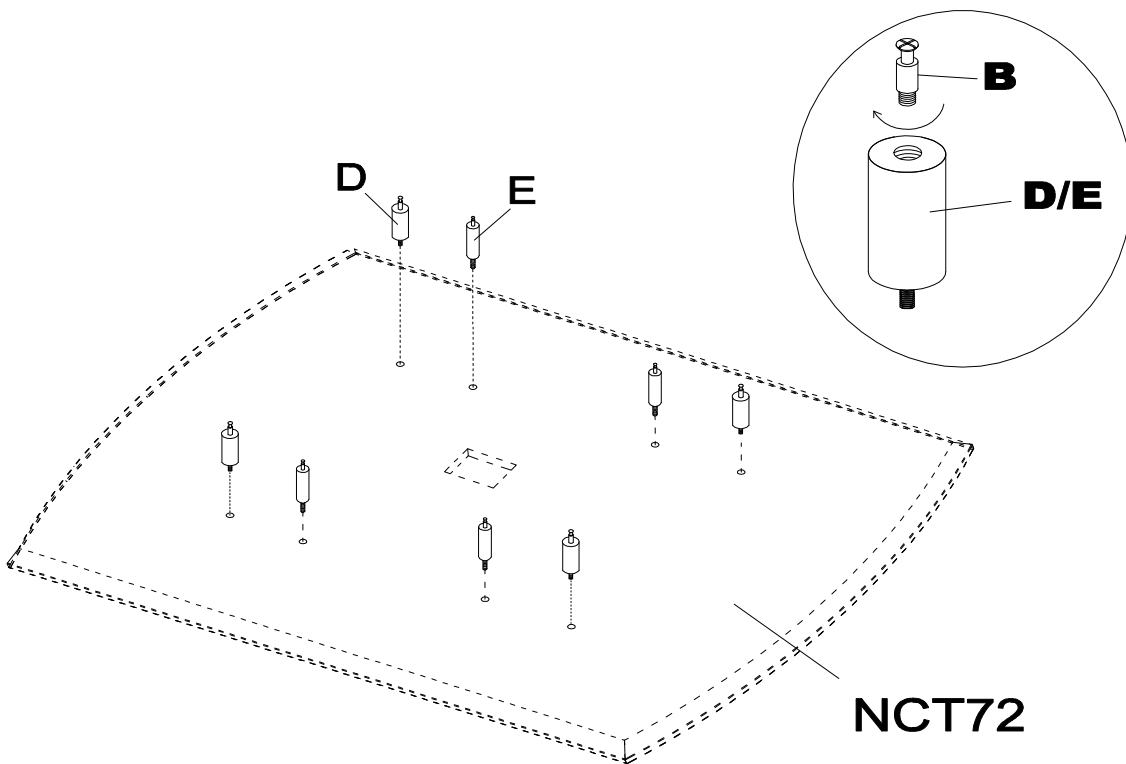

Name	Part	Qty.	Spare Qty
D	 <p>REALS039 Stand-Off, 32mm</p>	4	
E	 <p>REALS040 Stand-Off, 20mm</p>	4	
	 <p>NCB120HB</p>		

Items with HB are in hardware box.
 *For Individual Items, Order By Part Number.
 **Denotes Color Code

PARTS LIST

Name	Part	Qty.
F*	 NCB72** Base	2

Pre-Assembled Replacement Part List

Replacement #	Part	Qty.
REALS067*	 Leveler	4

*For Individual Items, Order By Part Number.

**Denotes Color Code

1

2