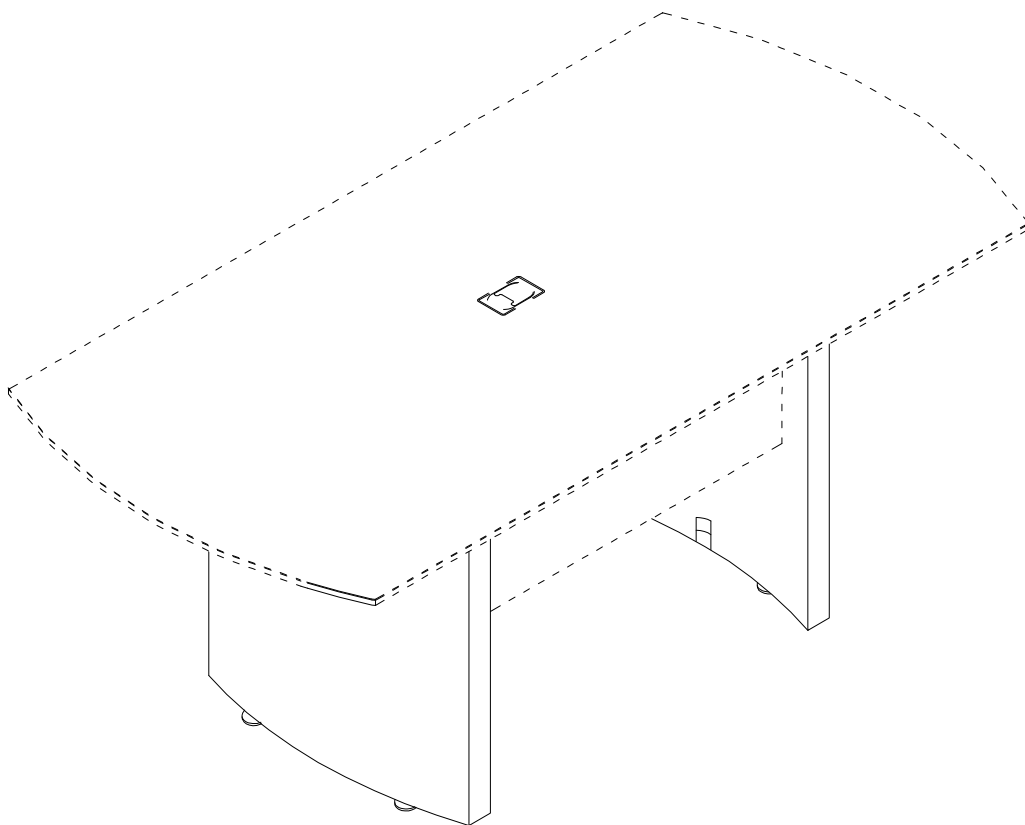

Tiffany Industries™
A MAYLINÉ GROUP COMPANY

Napoli Conf. Base, Pair

Model No. NCB72

ASSEMBLY INSTRUCTIONS

CALL 1-800-822-8037 FOR ASSISTANCE

PARTS LIST

Name	Part	Qty.	Spare Qty
A*	 <p>REALS001 Cam Fastener</p>	16	
B*	 <p>REALS003 Cam Post</p>	16	
C*	 <p>REALS006** Cam Plug</p>	4	

Name	Part	Qty.	Spare Qty
D	 <p>REALS039 Stand-Off, 32mm</p>	4	
E	 <p>REALS040 Stand-Off, 20mm</p>	4	
	 <p>NCB120HB</p>		

Items with HB are in hardware box.
 *For Individual Items, Order By Part Number.
 **Denotes Color Code