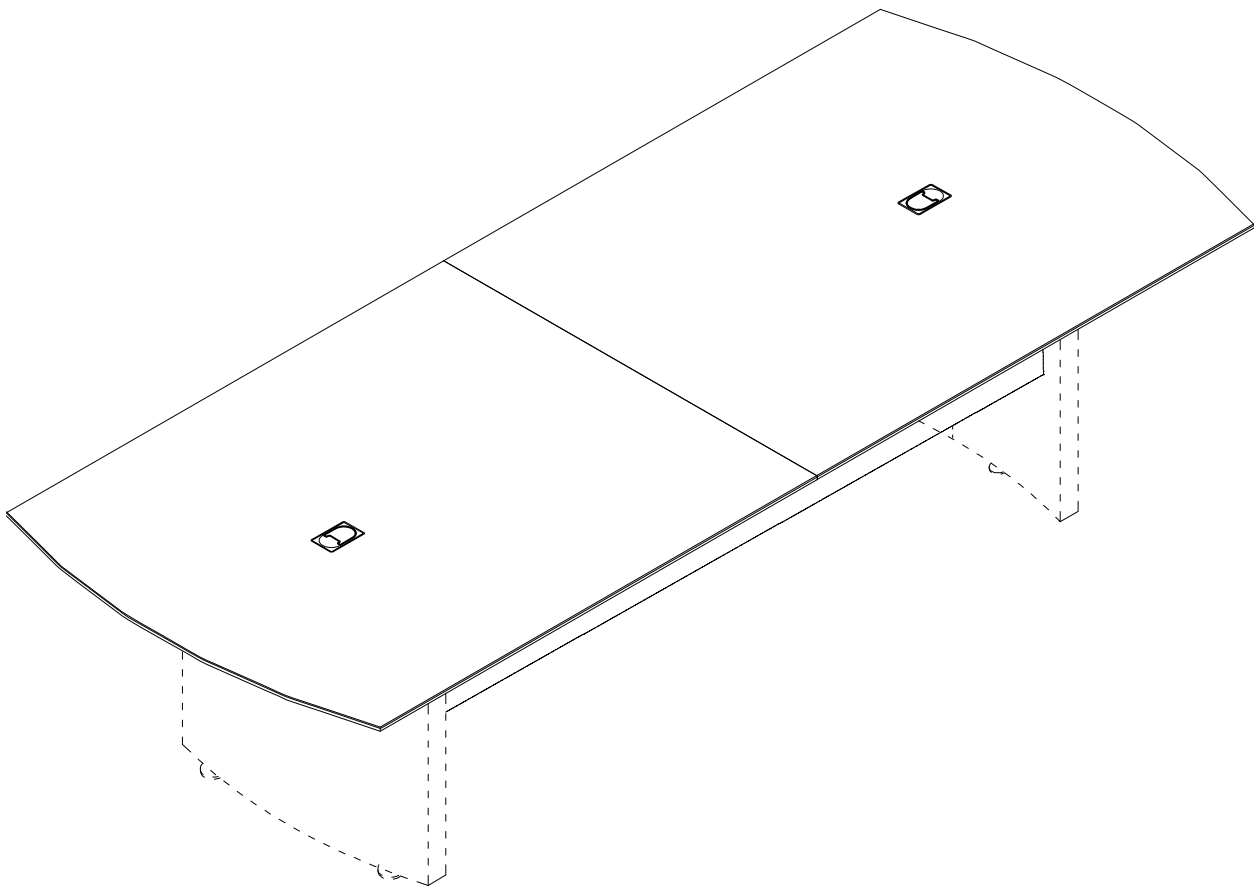

Tiffany Industries™
A MAYLINÉ GROUP COMPANY

Napoli Conf. Tops, 60"x48"

Model No. NCT120

ASSEMBLY INSTRUCTIONS

CALL 1-800-822-8037 FOR ASSISTANCE

PARTS LIST

Name	Part	Qty.	Spare Qty
A*	 NCT120** Top	2	

*For Individual Items, Order By Part Number.

**Denotes Color Code