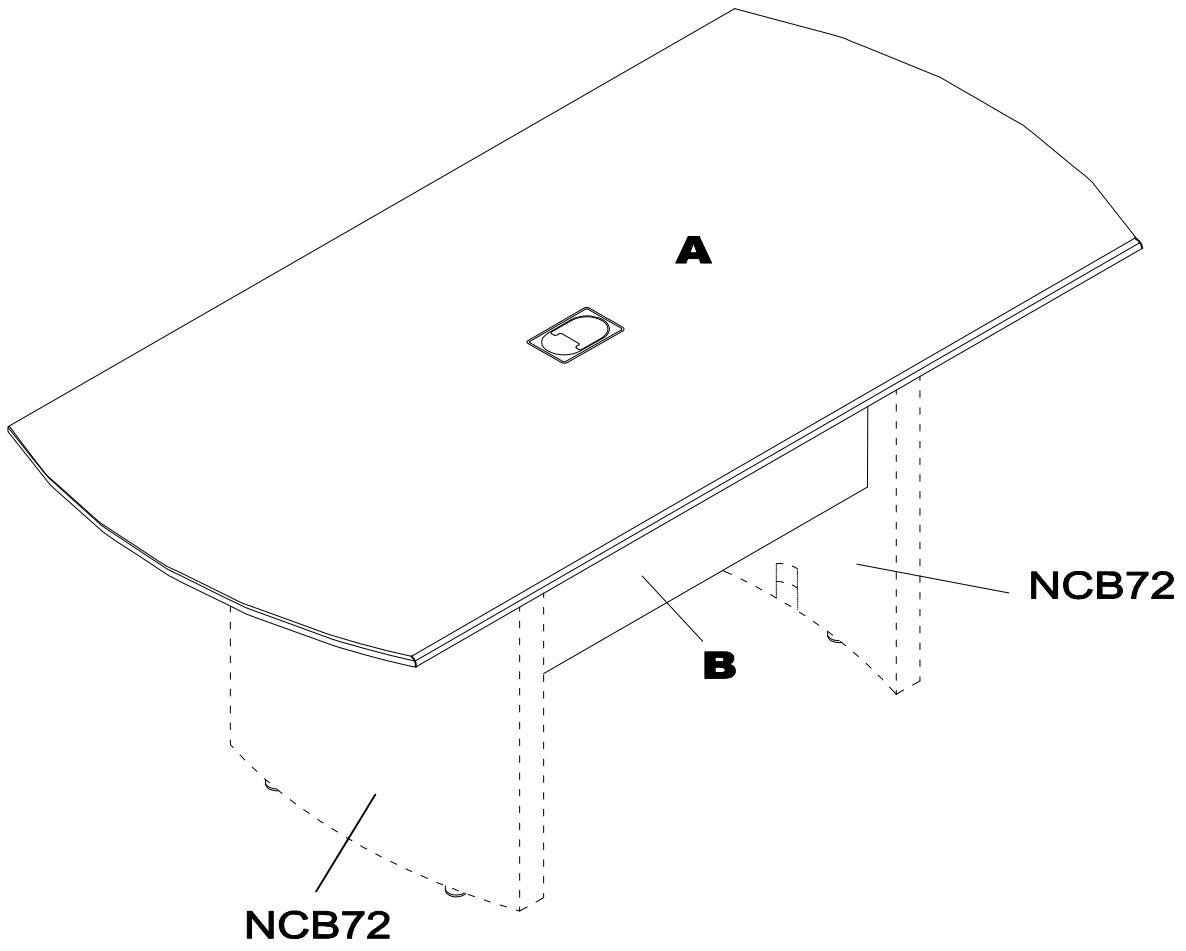

Tiffany Industries™
A MAYLINÉ GROUP COMPANY

Napoli Conf. Top/Mdsty Pnl, 72"x36"

Model No. NCT72

ASSEMBLY INSTRUCTIONS

CALL 1-800-822-8037 FOR ASSISTANCE

PARTS LIST

Name	Part	Qty.
A*	 NCT72** Top	1

Name	Part	Qty.
B*	 NCT72B** Modesty Panel	2

*For Individual Items, Order By Part Number.

**Denotes Color Code

1

2