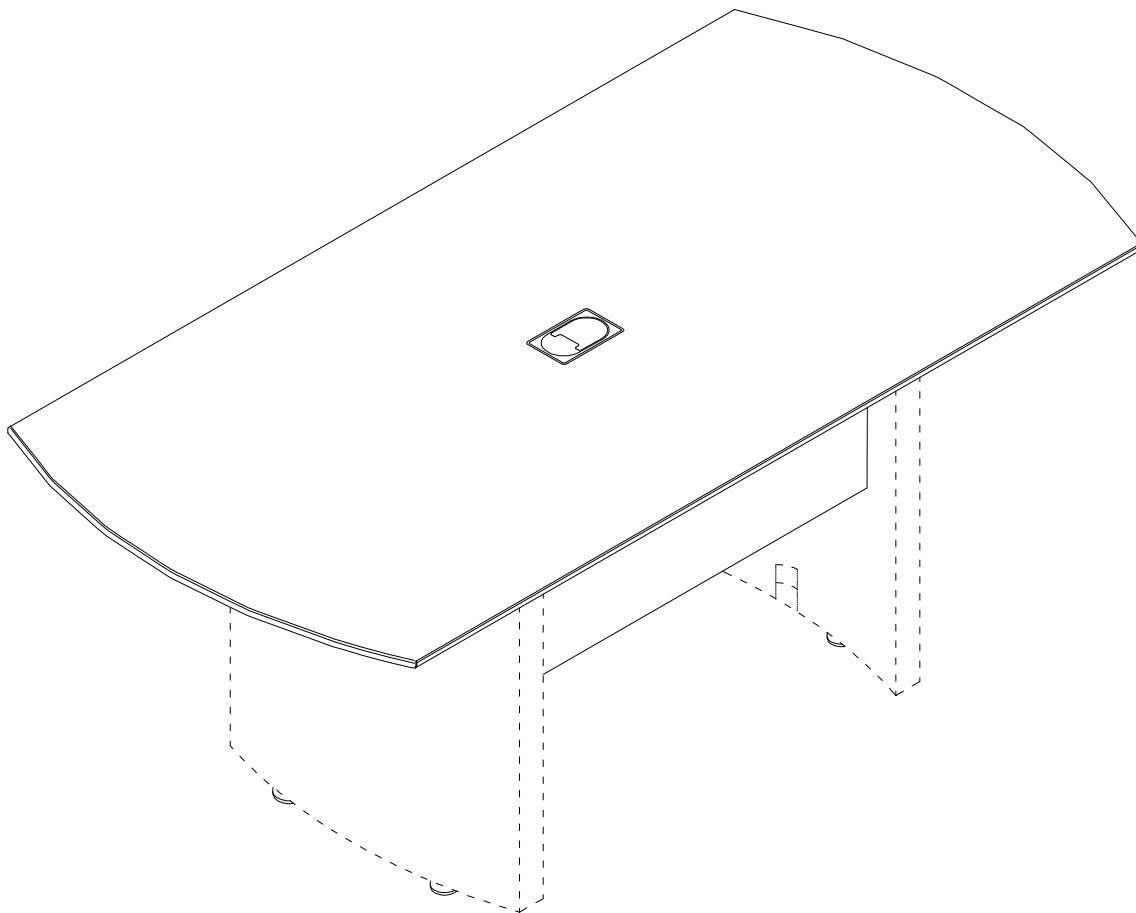

Tiffany Industries™
A MAYLINÉ GROUP COMPANY

Napoli Conf. Top/Mdsty Pnl, 72"x36"

Model No. NCT72

ASSEMBLY INSTRUCTIONS

CALL 1-800-822-8037 FOR ASSISTANCE

PARTS LIST

Name	Part	Qty.
A*	 NCT72** Top	1

Name	Part	Qty.
B*	 NCT72B** Modesty Panel	2

*For Individual Items, Order By Part Number.

**Denotes Color Code

1

2