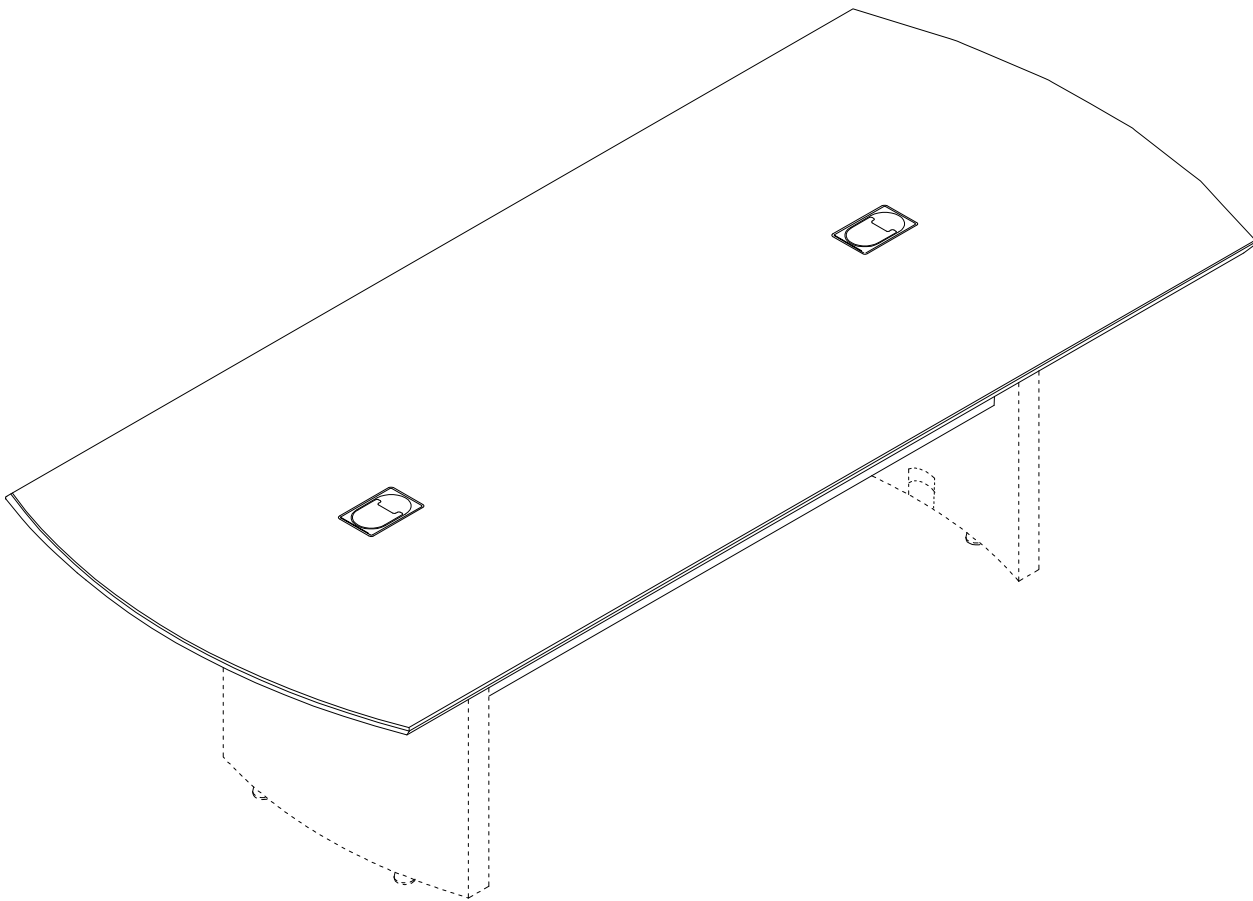

Tiffany Industries™
A MAYLINÉ GROUP COMPANY

Napoli Conf. Top/Mdsty Pnl, 96"x42"

Model No. NCT96

ASSEMBLY INSTRUCTIONS

CALL 1-800-822-8037 FOR ASSISTANCE

PARTS LIST

Name	Part	Qty.
A*	 NCT96** Top	1

Name	Part	Qty.
B*	 NCT96B** Modesty Panel	2

*For Individual Items, Order By Part Number.

**Denotes Color Code

1

2