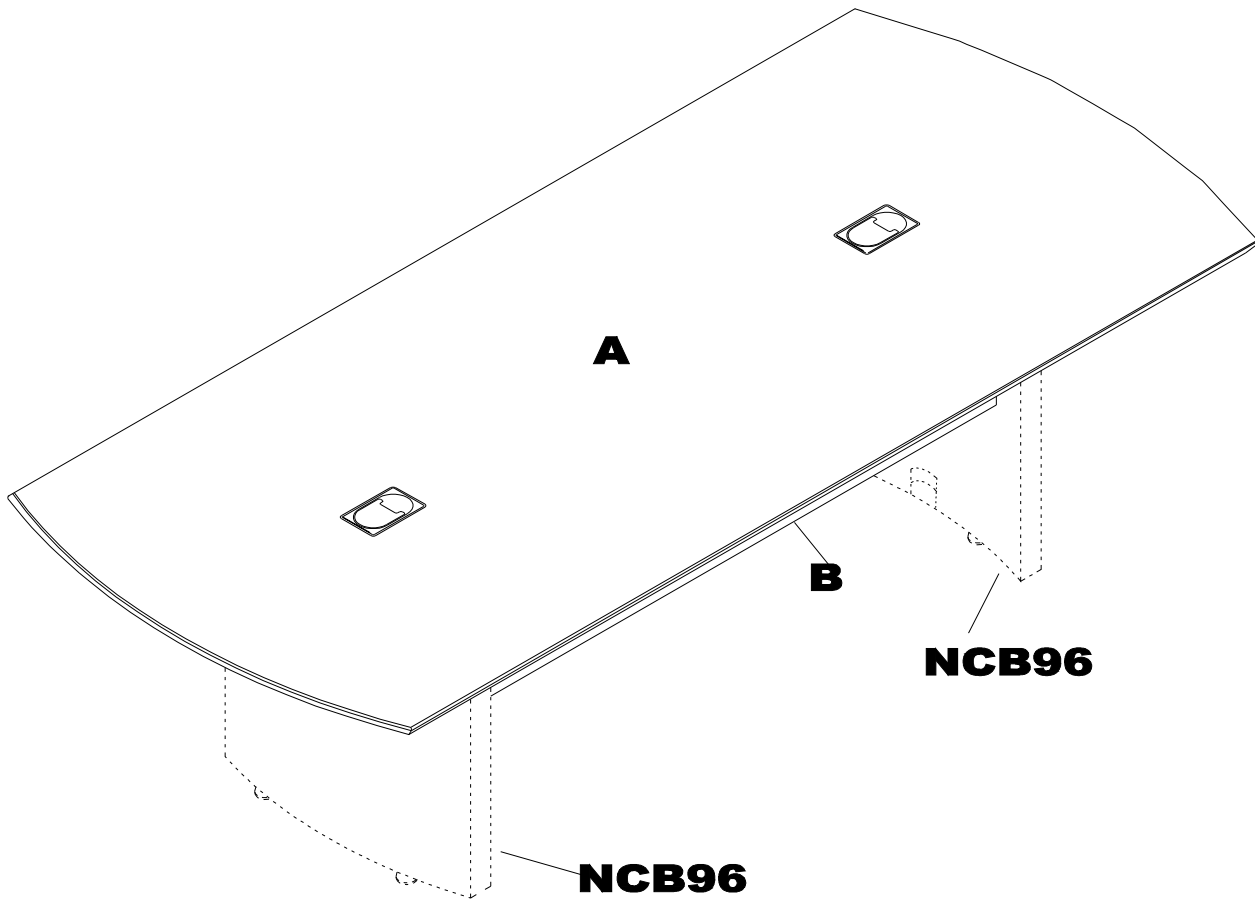

Tiffany Industries™
A MAYLINÉ GROUP COMPANY

Napoli Conf. Top/Mdsty Pnl, 96"x42"

Model No. NCT96

ASSEMBLY INSTRUCTIONS

CALL 1-800-822-8037 FOR ASSISTANCE

PARTS LIST

Name	Part	Qty.
A*	 NCT96** Top	1

Name	Part	Qty.
B*	 NCT96B** Modesty Panel	2

*For Individual Items, Order By Part Number.

**Denotes Color Code

1

2