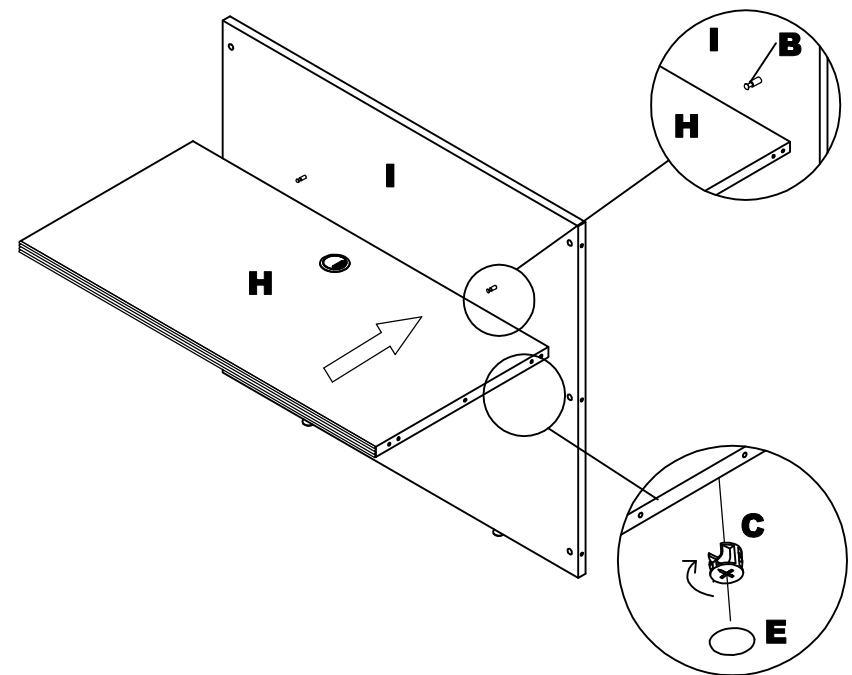

PARTS LIST

Name	Part	Qty.	Name	Part	Qty.
G	 RRT2448G** End Panel	1	I	 RRT2448** Side Panel	1
H	 RRT2448** Top	2			

Pre-Assembled Replacement Part List

Replacement #	Part	Qty.
REALS067	 Lever w/Insert	4
REALS276	 Grommet	1

**Denotes Color Code

2

IMPORTANT!

Review ALL instructions before beginning assembly. These instructions are provided to avoid problems that may occur from improper assembly or installation. Mayline and/or its distributor are not responsible for failure resulting from improper assembly or installation of this product. Moreover, all warranties are void for failure to follow these assembly instructions.

1

3