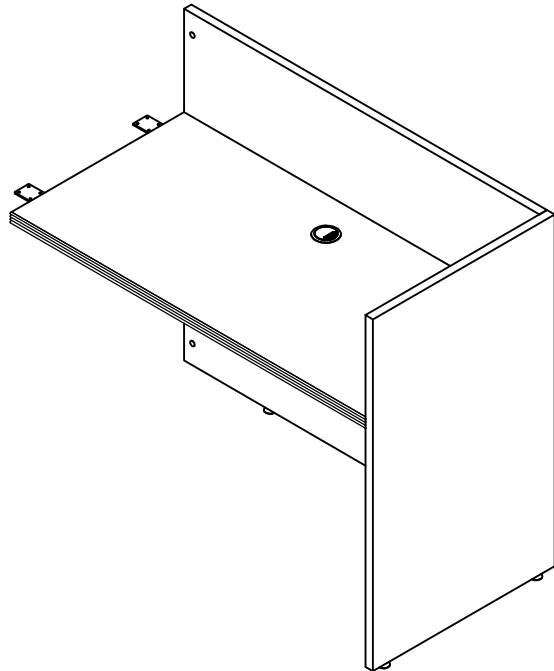

Luminary Series
 Reception Station Return
 Model No. RRT2448

ASSEMBLY INSTRUCTIONS
 CALL 1-800-822-8037 FOR ASSISTANCE

PARTS LIST

Name	Part	Qty.	Spare Qty	Name	Part	Qty.	Spare Qty
A	 REALS004 Wood Dowel	12	1	E	 REALS102** Sticker	12	1
B	 REALS003 Cam Post	12	1	F	 REALS007 Mounting Plate	2	
C	 REALS001 Cam Fastener	12	1		 RRT2448HB		
D	 REALS127 4x26mm	12	2				

Items with HB are in hardware box.
 **Denotes Color Code

PARTS LIST

Name	Part	Qty.	Name	Part	Qty.
G	 RRT2448G** End Panel	1	I	 RRT2448** Side Panel	1
H	 RRT2448** Top	2			

Pre-Assembled Replacement Part List

Replacement #	Part	Qty.
REALS067	 Lever w/Insert	4
REALS276	 Grommet	1

**Denotes Color Code

2

IMPORTANT!

Review ALL instructions before beginning assembly. These instructions are provided to avoid problems that may occur from improper assembly or installation. Mayline and/or its distributor are not responsible for failure resulting from improper assembly or installation of this product. Moreover, all warranties are void for failure to follow these assembly instructions.