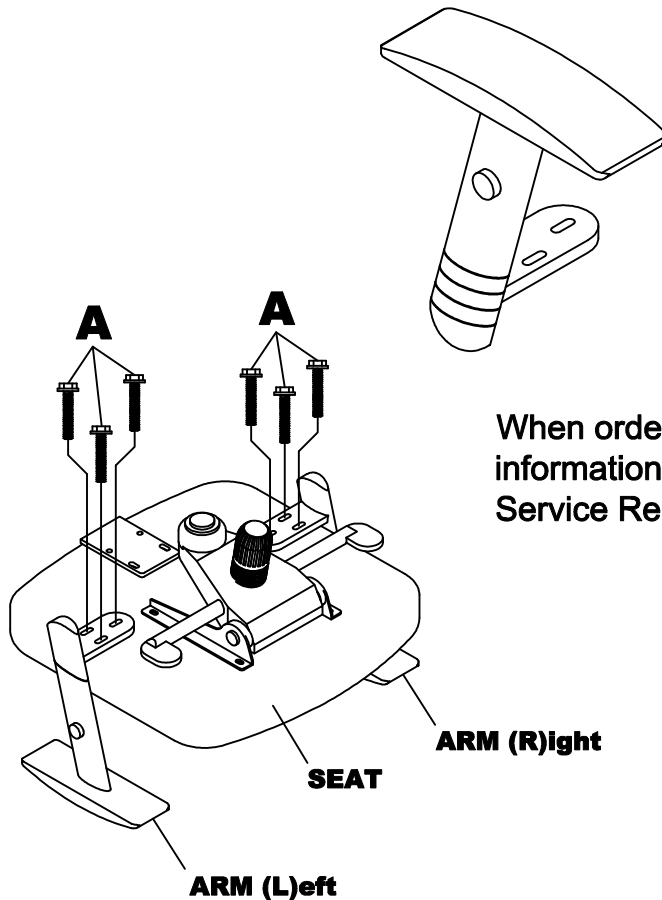

ASSEMBLY INSTRUCTIONS MERCADO SILHOUETTE ARM KIT MODEL NO. SSMARM

When ordering components, specific color and/or size information may be required. Contact a Mayline Customer Service Representative. 1-800-822-8037

** Order by part number.*

Part Number 101565* Hardware Bag		
Reference Letter	Quantity	Spare
A 	6	1
Screw 1/4-20 x 1-1/4"		

1. Assemble Arms, 2 places onto Seat using Screws (A) 6 places.

Note:

Periodically (Every 90 days) make sure screws are fully tightened.